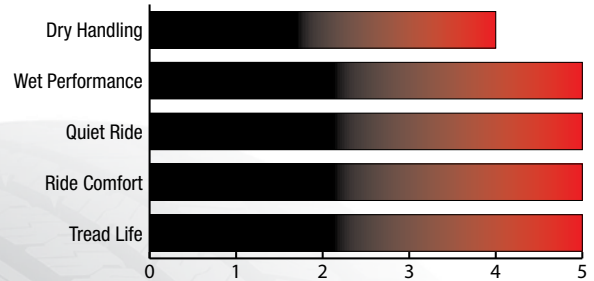

Superior All-Season Versatility